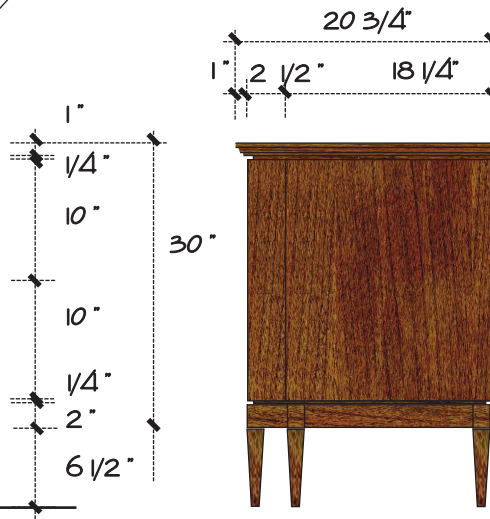

**PLAN - 74" X 20 3/4" TV CONSOLE**  
 SCALE: 3/4" = 1' - 0"

**FRONT - ELEVATION "A" - 74" X 18 1/4" TV CONSOLE**  
 SCALE: 3/4" = 1' - 0"

CENTER HARDWARE  
 VERTICALLY ON EACH  
 DRAWER

**ELEVATION "B"**  
 SCALE: 3/4" = 1' - 0"