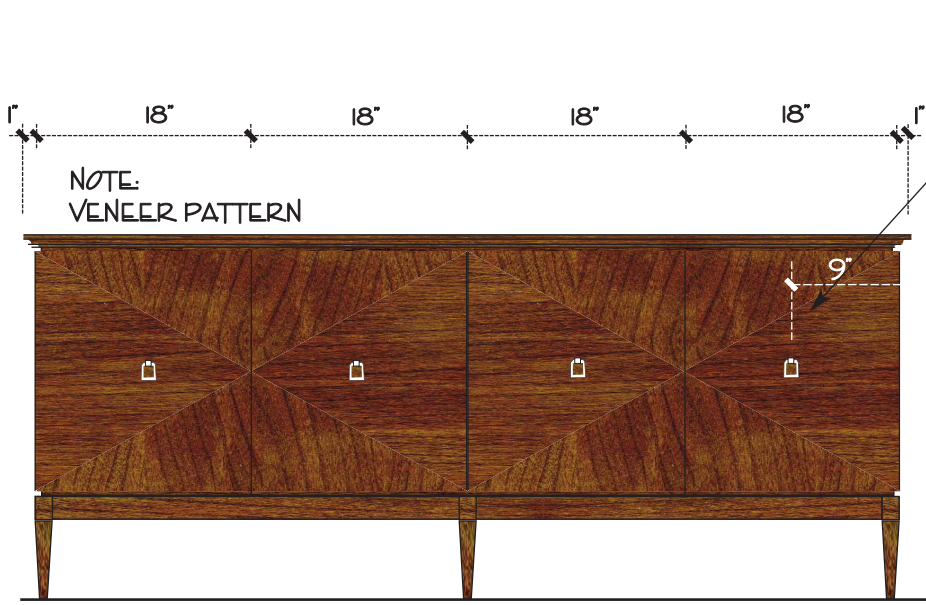

**PLAN - 74" X 20 3/4" TV CONSOLE**  
 SCALE: 3/4" = 1' - 0"

**FRONT - ELEVATION "A" - 74" X 18 1/4" TV CONSOLE**  
 SCALE: 3/4" = 1' - 0"

CENTER HARDWARE  
 VERTICALLY ON EACH  
 DRAWER

**ELEVATION "B"**  
 SCALE: 3/4" = 1' - 0"