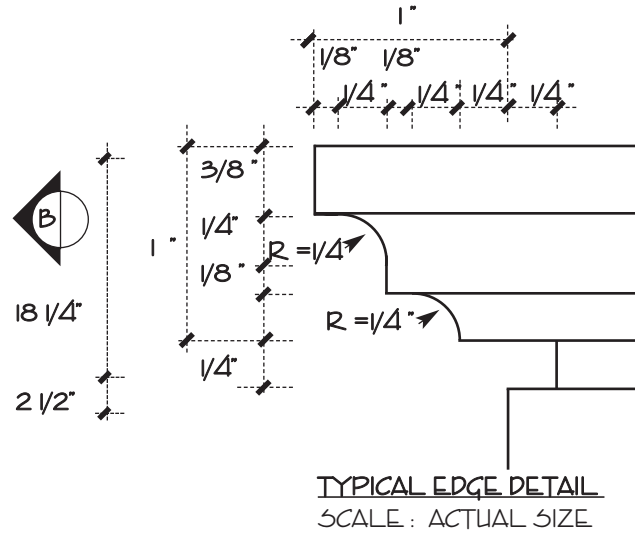

**PLAN - 74" X 20 3/4" TV CONSOLE**  
 SCALE: 3/4" = 1' - 0"

**FRONT - ELEVATION "A" - 74" X 18 1/4" TV CONSOLE**  
 SCALE: 3/4" = 1' - 0"

CENTER HARDWARE  
 VERTICALLY ON EACH  
 DRAWER

**ELEVATION "B"**  
 SCALE: 3/4" = 1' - 0"

CLIENT:  
 HUNTER JAMES, INC.

SCALE: AS NOTED  
 DATE: 12/05/2007

PROJECT: TRADITIONAL CLASSIC™

SK-T1  
 (1 OF 3)

**EF WELLER ASSOCIATES**